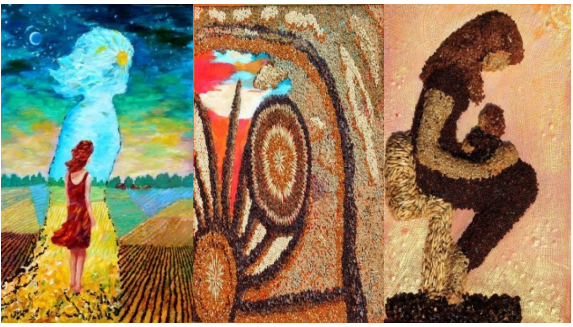

## Multi-grains of Energy

Wayne Arthur Gallery

186 Provencher Blvd, Wpg.

Tel. # 204 477- 5249

Show April 30 to May 26

no reception - COVID restrictions

Gallery hours Tues. to Sat. 11 – 5

Naomi incorporates prairie grains into her art, celebrating the importance of our agriculture. These grains command a deep respect and encourage a reflection on life, nature and our connections to the land. The health of our agriculture is vitally linked to the health of society.